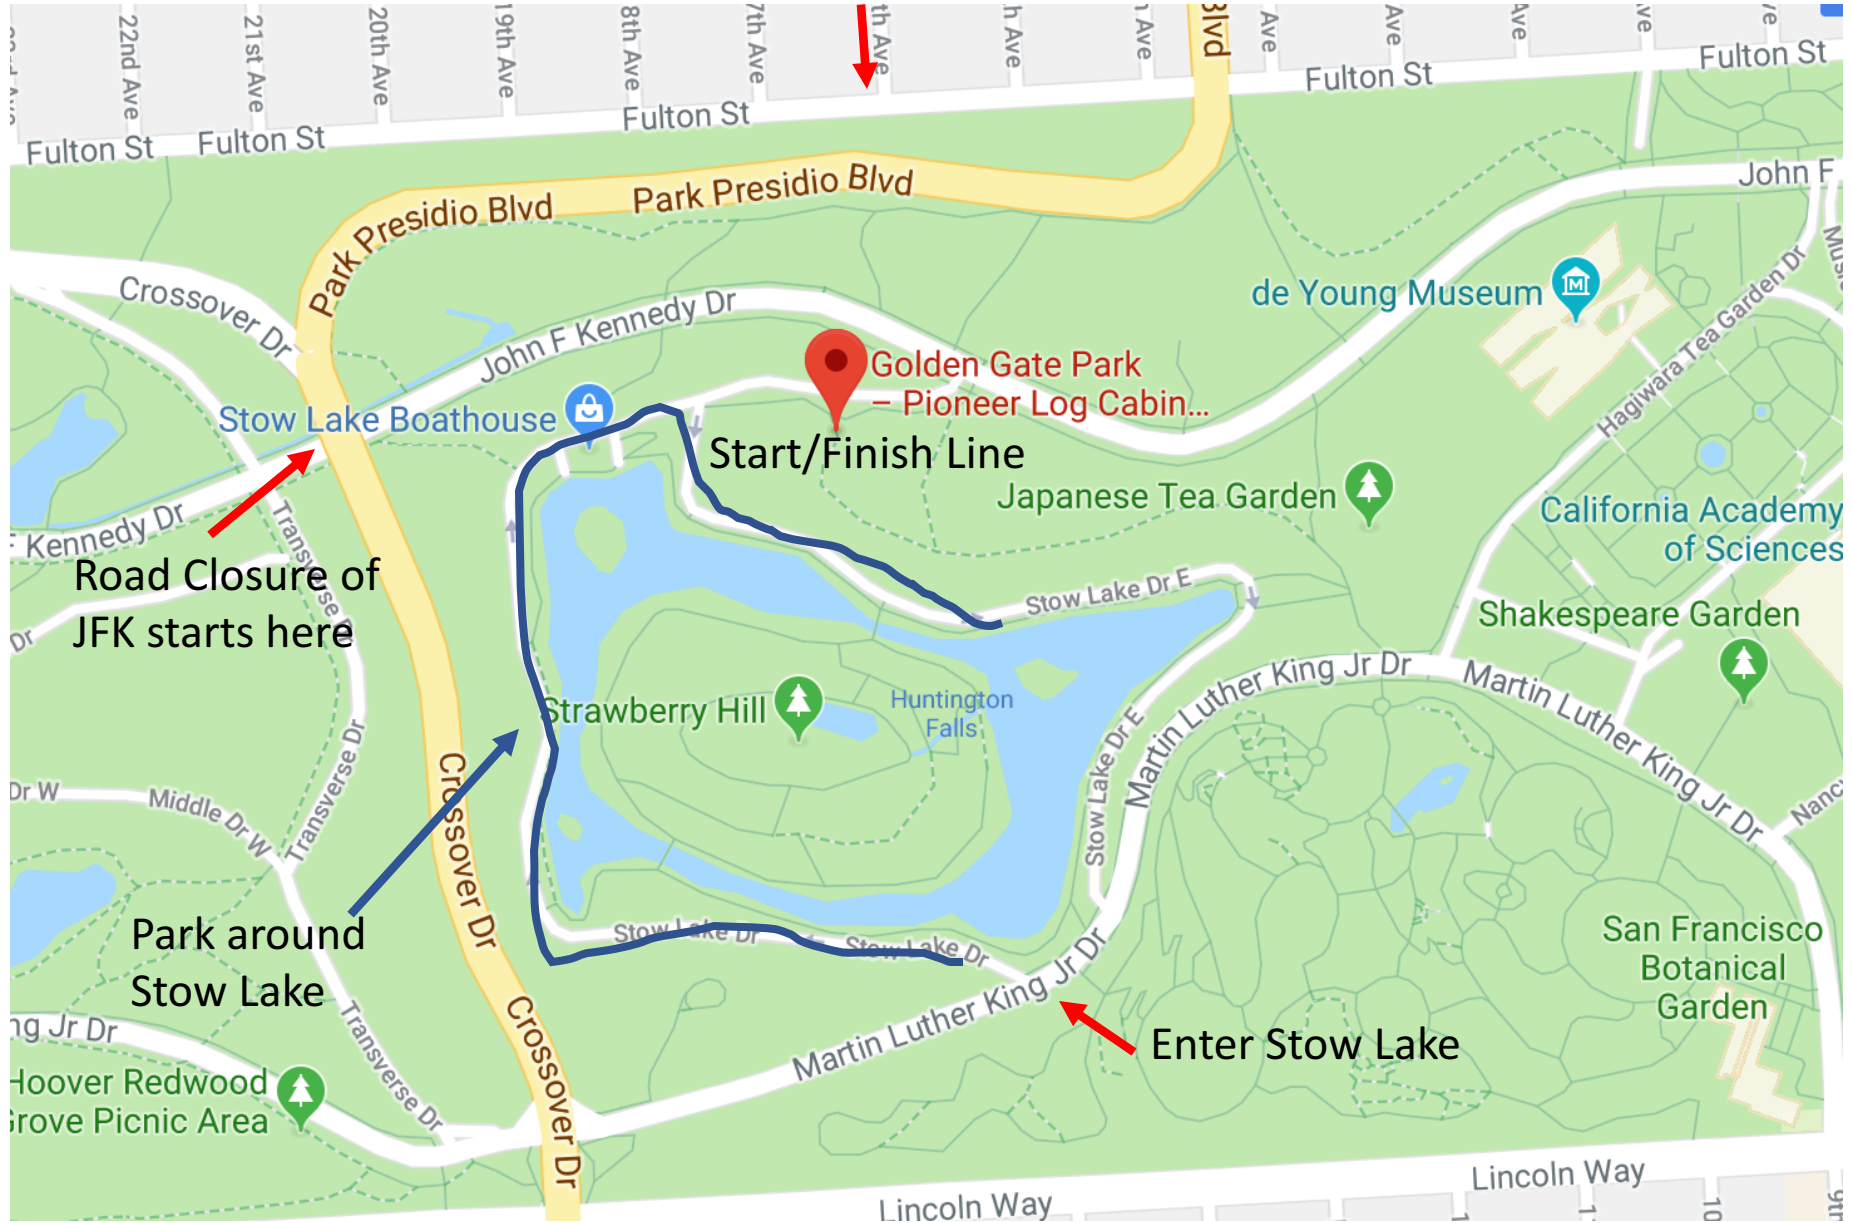

Parking also available on Fulton

Road Closure of JFK starts here

Park around Stow Lake

Start/Finish Line

Enter Stow Lake