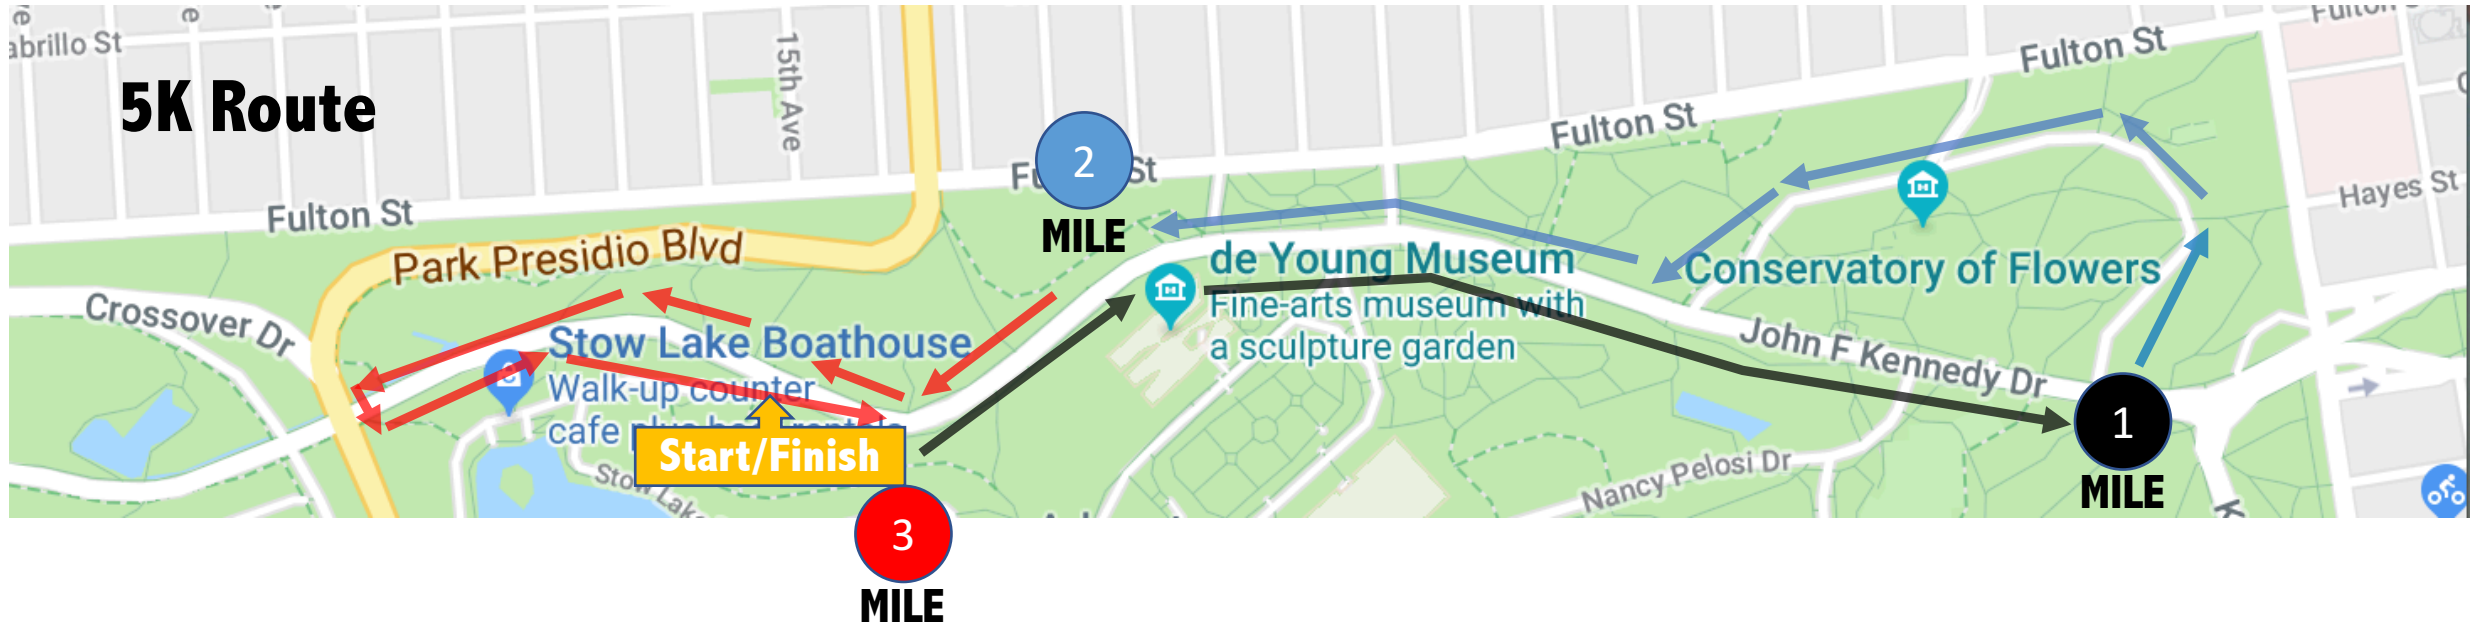

San Francisco Tough Cookie 5K & 1K Fun Run benefiting Holy Name School Golden Gate Park

The scenic 5K run through Golden Gate Park begins on Stow Lake Drive East towards JFK Drive. Runners will turn right on JFK Drive going East, continue on JFK Drive, turn left on Conservatory Drive, continue on Conservatory Drive heading West, make a right onto JFK Drive heading West, make a U-turn before Crossover Drive, head east and finish on Stow Lake Drive.